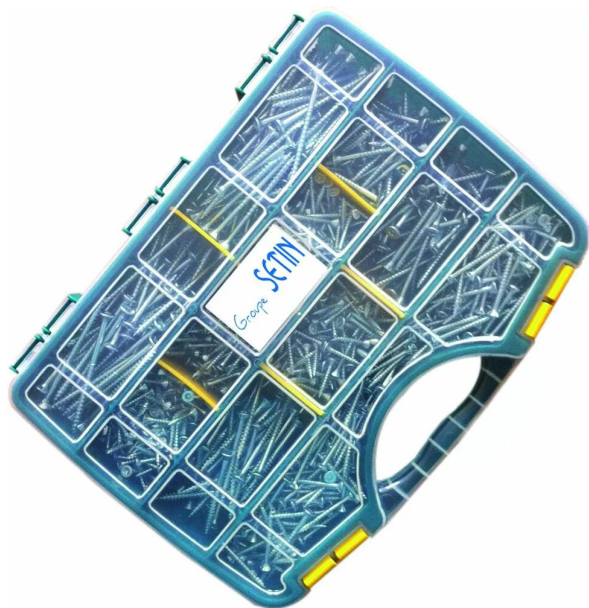

## Coffret 270 vis bois aggloméré zingué blanc filetage partiel - VISWOOD

Réf. : VIS624

Page catalogue : 1163

Vendu par

1

10

5,0 x 50 / fil. 30 = 35  
5,0 x 60 / fil. 35 = 30  
5,0 x 70 / fil. 42 = 25  
5,0 x 80 / fil. 48 = 35  
6,0 x 70 / fil. 42 = 20  
6,0 x 80 / fil. 48 = 20  
6,0 x 90 / fil. 54 = 20  
6,0 x 100 / fil. 60 = 25  
6,0 x 120 / fil. 72 = 25  
6,0 x 140 / fil. 75 = 35