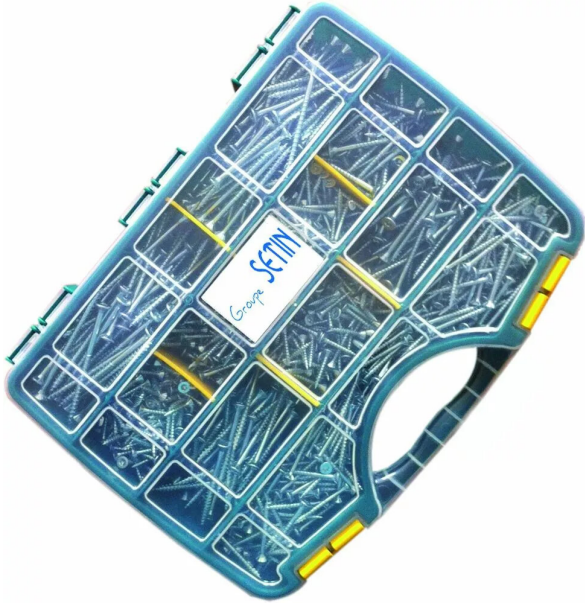

Coffret 1055 vis bois aggloméré zingué blanc filetage total et partiel

Réf. : VIS622

Page catalogue : 1162

Vendu par

4,0 x 20 = 150
4,0 x 25 = 150
4,0 x 30 / fil. 18 = 100
4,0 x 35 / fil. 21 = 100
4,0 x 40 / fil. 24 = 300
5,0 x 40 / fil. 24 = 50
5,0 x 50 / fil. 30 = 50
5,0 x 60 / fil. 35 = 40
5,0 x 70 / fil. 42 = 65
5,0 x 80 / fil. 48 = 50