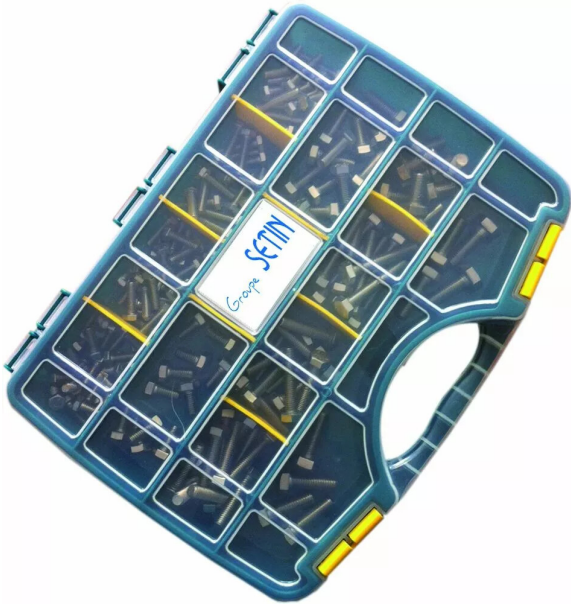

Coffret 170 vis métaux tête hexagonale inox A2 DIN 933 - VISWOOD

Réf. : VIS616

Page catalogue : 1130

Vendu par

6,0 x 16 = 25
6,0 x 20 = 25
6,0 x 25 = 15
6,0 x 30 = 15
8,0 x 16 = 12
8,0 x 20 = 18
8,0 x 25 = 12
8,0 x 35 = 12
8,0 x 40 = 10
8,0 x 50 = 10
10,0 x 20 = 8
10,0 x 30 = 8