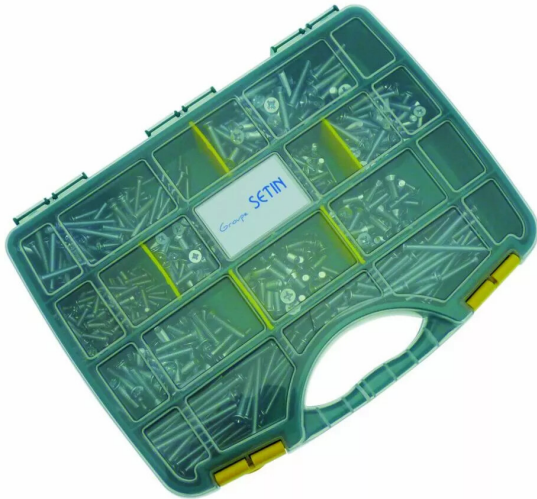

**Coffret 690 vis métaux acier zingué blanc
DIN 965 - VISWOOD**

Réf. : VIS608

Page catalogue : 1112

Vendu par

- 4,0 x 16 = 100
- 5,0 x 16 = 100
- 5,0 x 20 = 80
- 5,0 x 30 = 70
- 5,0 x 40 = 60
- 5,0 x 60 = 100
- 6,0 x 16 = 50
- 6,0 x 20 = 40
- 6,0 x 30 = 40
- 6,0 x 40 = 50