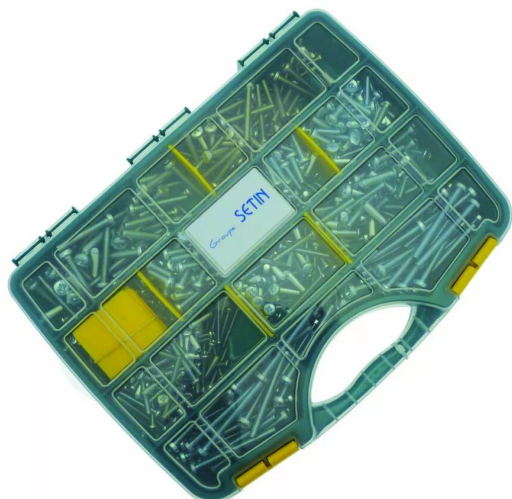

**Coffret 700 vis métaux acier zingué blanc
DIN 7985 - VISWOOD**

Réf. : VIS607

Page catalogue : 1111

Vendu par

4,0 x 10 = 100
4,0 x 30 = 80
5,0 x 16 = 100
5,0 x 20 = 80
5,0 x 25 = 70
5,0 x 35 = 40
5,0 x 40 = 60
6,0 x 30 = 40
6,0 x 40 = 50
6,0 x 60 = 80